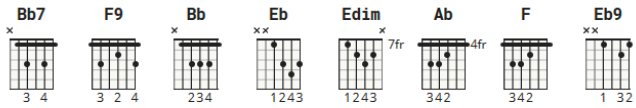

CHORDS ↗

GUITAR UKULELE PIANO ^{new}

STRUMMING

There is no strumming pattern for this song yet. [Create](#) and get +5 IQ

[Verse 1]

Bb7 **F9** **Bb7**
She caught the katy, left me a mule to ride
Bb7 **F9** **Bb7**
She caught the katy, left me a mule to ride
Bb **Bb7**
She caught the katy, left me a mule to ride
Eb **Edim**
The train pulled out and I swung on behind
Bb7 **F9** **Bb7**
Crazy 'bout that hard-headed woman of mine

[Verse 2]

Bb7 **F9**
Man, my baby long. Great gosh almighty, my baby tall
Bb7 **F9**
You know my baby long. Great gosh almighty, my baby tall
Bb. Bb7
Well, my baby, she long. My baby, she tall.
Eb
She sleep with her head in the kitchen
Edim
And her feet's out in the hall
Bb7 **F9**
Crazy 'bout that hard-headed woman of mine

[Bridge]

Eb
Well, I love my baby. She's so fine
Bb
Wish she'd come and see me sometime
Ab
She don't believe I love her, look what a hole I'm in
F
She don't believe I'm sinking, look what shape I'm in

[Verse 1]